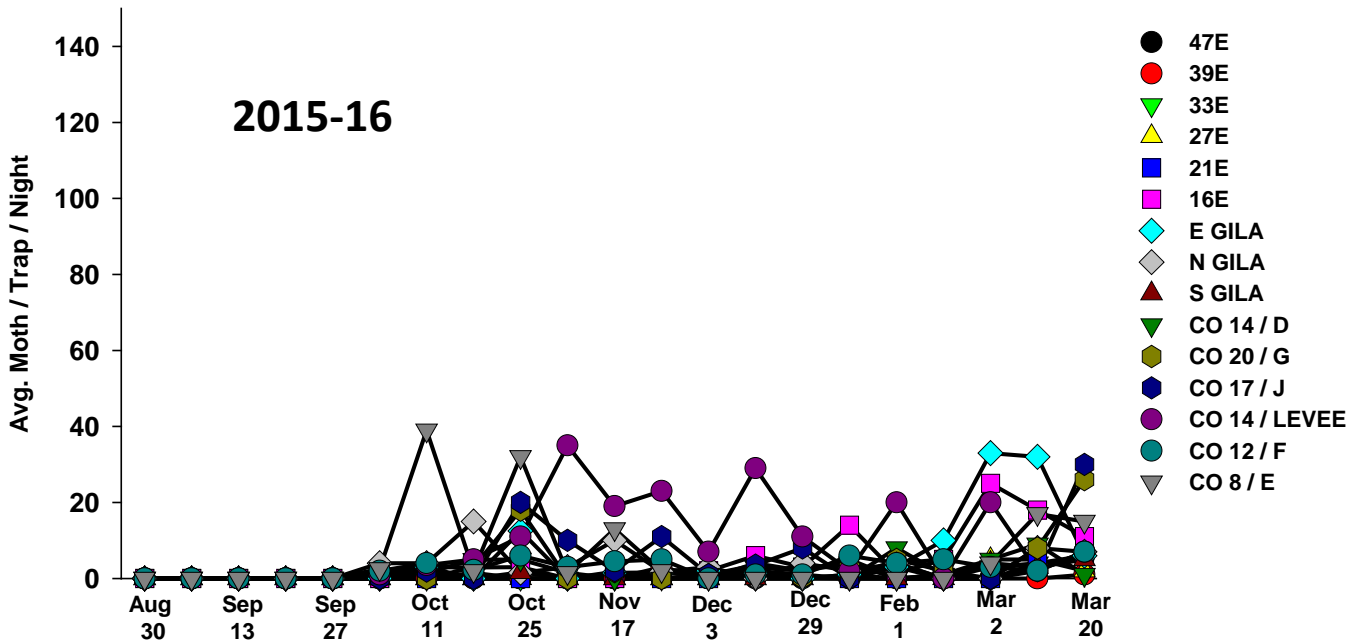

The pests being monitored include: corn earworm, beet armyworm, cabbage looper using pheromone traps; aphids, thrips, leafminers and whiteflies using yellow sticky traps. Traps are checked weekly and data is available in the bi-weekly Veg IPM updates. If a PCA or grower is interested in weekly counts, those can be made available by contacting us. A total of 15 trapping locations have been established in the following areas (approximate location):

Beet Armyworm

2015-16

Cabbage Looper

2016-17

Cabbage Looper

2015-16

Whiteflies

2016-17

Whiteflies

2015-16

Thrips

2016-17

Thrips

2015-16

Aphids

Aphids