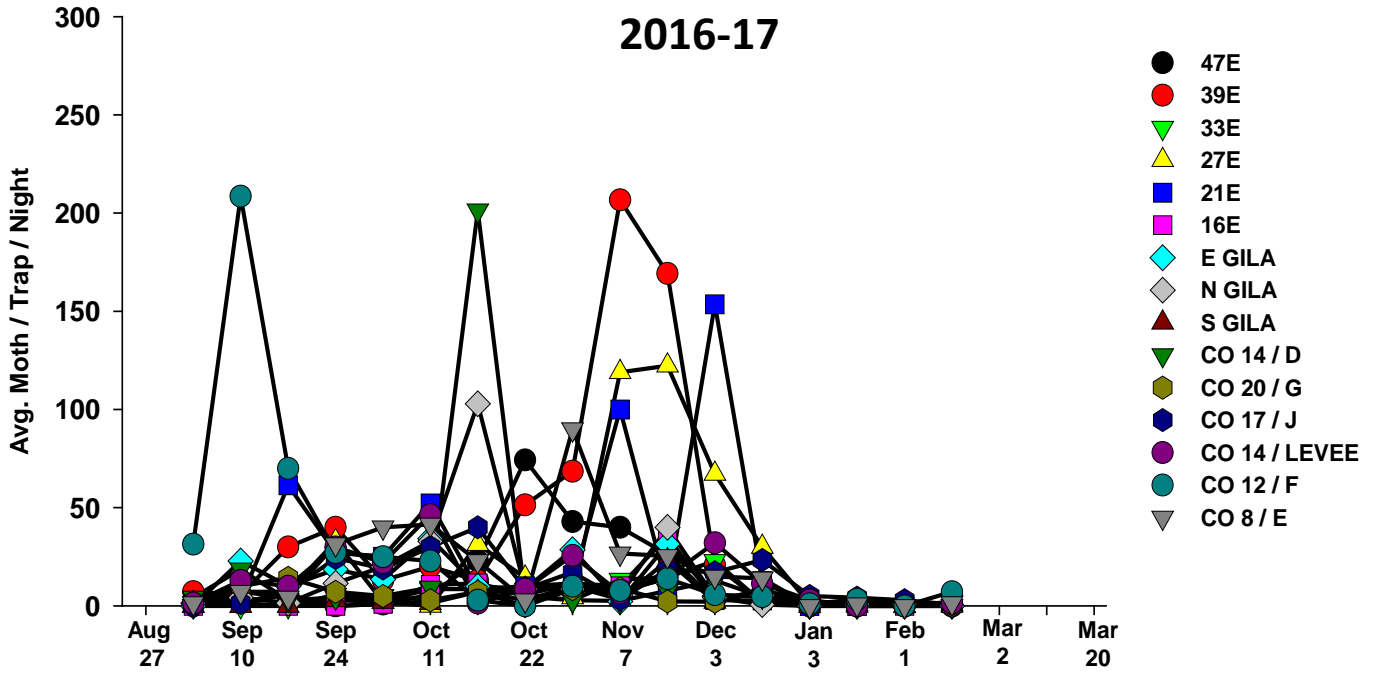

The pests being monitored include: corn earworm, beet armyworm, cabbage looper using pheromone traps; aphids, thrips, leafminers and whiteflies using yellow sticky traps. Traps are checked weekly and data is available in the bi-weekly Veg IPM updates. If a PCA or grower is interested in weekly counts, those can be made available by contacting us. A total of 15 trapping locations have been established in the following areas (approximate location):

Area-wide Insect Trapping Network

North Gila Valley

Corn Earworm

2016-17

Corn Earworm

2015-16

Beet Armyworm

2016-17

Beet Armyworm

2015-16

Cabbage Looper

2016-17

Cabbage Looper

2015-16

Whiteflies

2016-17

Whiteflies

2015-16

Thrips

2016-17

Thrips

2015-16

Aphids

Aphids