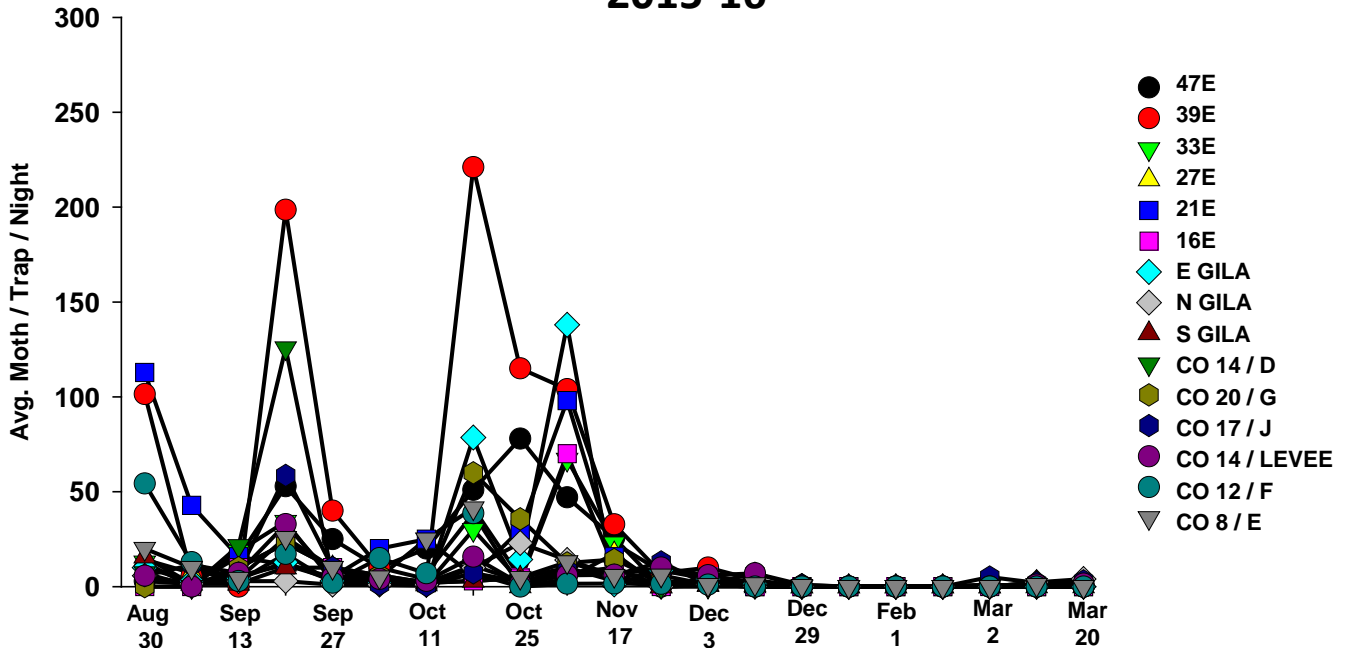

The pests being monitored include: corn earworm, beet armyworm, cabbage looper using pheromone traps; aphids, thrips, leafminers and whiteflies using yellow sticky traps. Traps are checked weekly and data is available in the bi-weekly Veg IPM updates. If a PCA or grower is interested in weekly counts, those can be made available by contacting us. A total of 15 trapping locations have been established in the following areas (approximate location):

Area-wide Insect Trapping Network

North Gila Valley

Corn Earworm

2016-17

Corn Earworm

2015-16

Beet Armyworm

2016-17

Beet Armyworm

2015-16

Cabbage Looper

2016-17

Cabbage Looper

2015-16

Whiteflies

2016-17

Whiteflies

2015-16

Thrips

2016-17

Thrips

2015-16

Aphids

Aphids