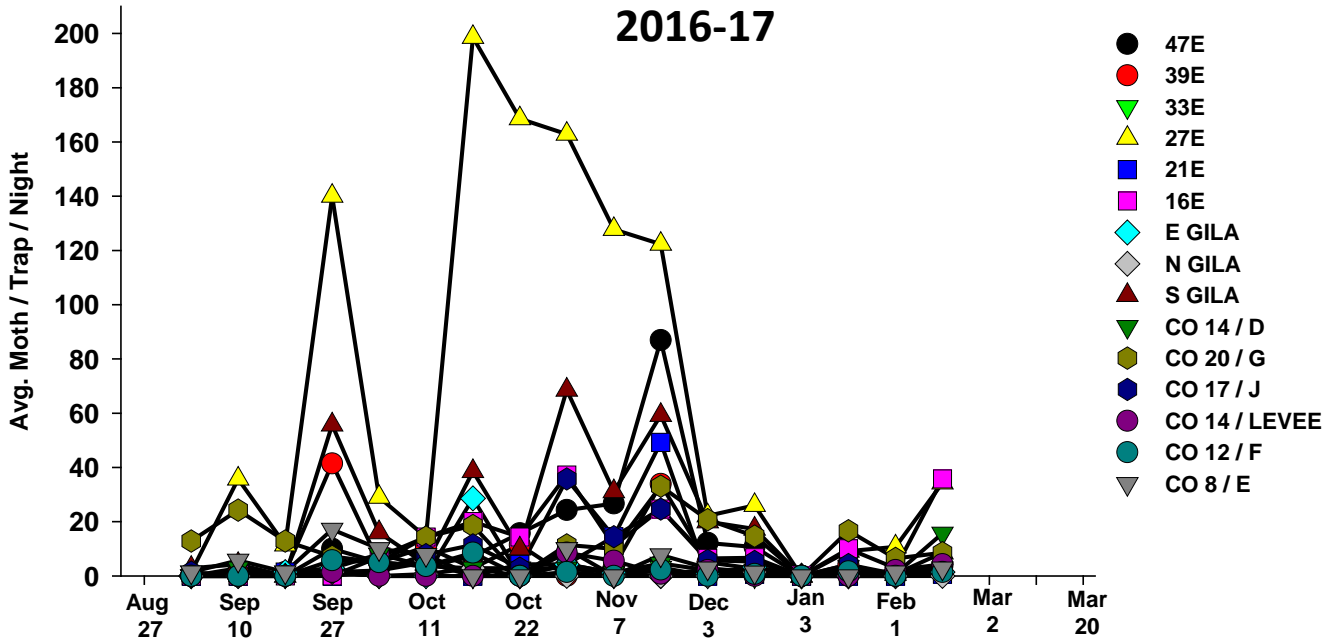

Leafminers