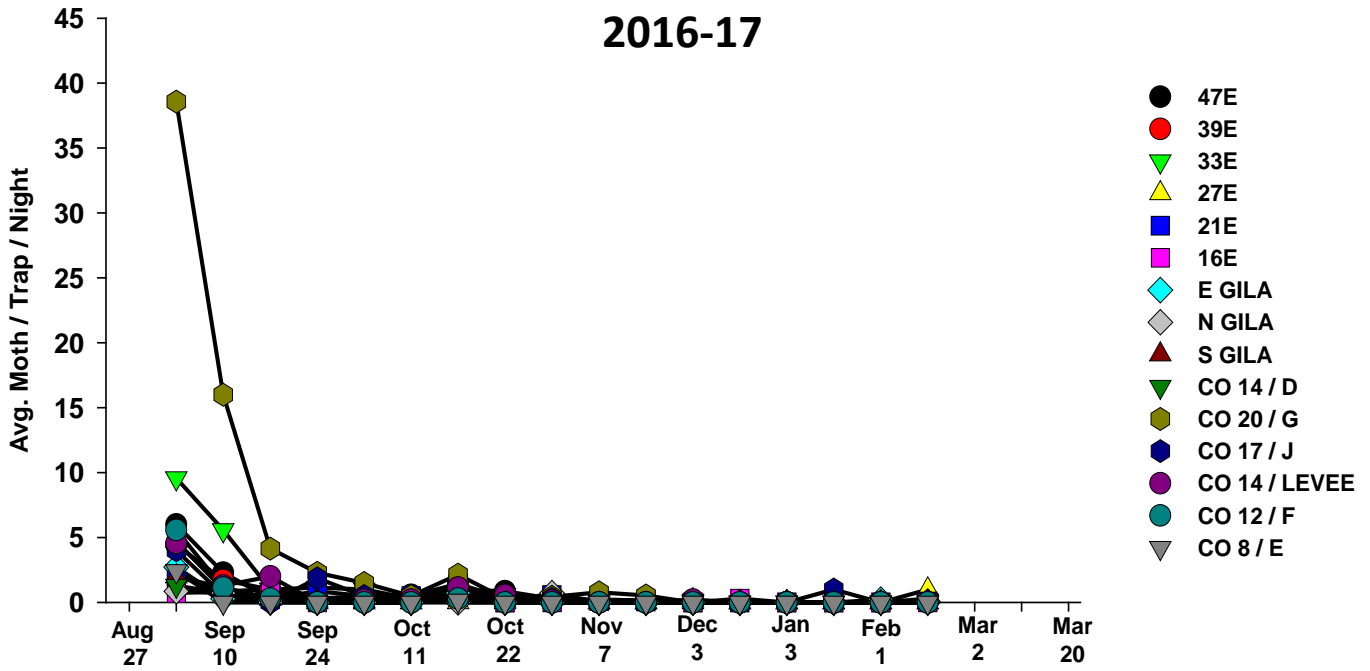

The pests being monitored include: corn earworm, beet armyworm, cabbage looper using pheromone traps; aphids, thrips, leafminers and whiteflies using yellow sticky traps. Traps are checked weekly and data is available in the bi-weekly Veg IPM updates. If a PCA or grower is interested in weekly counts, those can be made available by contacting us. A total of 15 trapping locations have been established in the following areas (approximate location):

Trap Locations

1	Tacna/Texas Hill	47E and Co. 2 St.
2	Tacna/Roll	38E and Co. 4 St.
3	Roll/Wellton	33E and Co. 7 St.
4	Wellton	27E and Co. 10 St.
5	Dome Valley	21E and Co. 8 St.
6	Dome Valley	17E and Co. 6 St.
7	East Gila Valley	10E and Hwy 95
8	North Gila Valley	Laguna Dam Rd and Co. 3 St
9	South Gila Valley	5E and 24 st.
10	Yuma Valley	Co. 14 and Ave D
11	Yuma Valley	Co. 20 and Ave G
12	Yuma Valley	Co. 17 and Ave J
13	Yuma Valley	Co. 14.5 and Levee Rd
14	Yuma Valley	Co. 12 and Ave F
15	Yuma Valley	Co. 8 and Ave E

Area-wide Insect Trapping Network

North Gila Valley

Corn Earworm

2016-17

Corn Earworm

2015-16

Beet Armyworm

2016-17

Beet Armyworm

2015-16

Cabbage Looper

2016-17

Cabbage Looper

2015-16

Whiteflies

2016-17