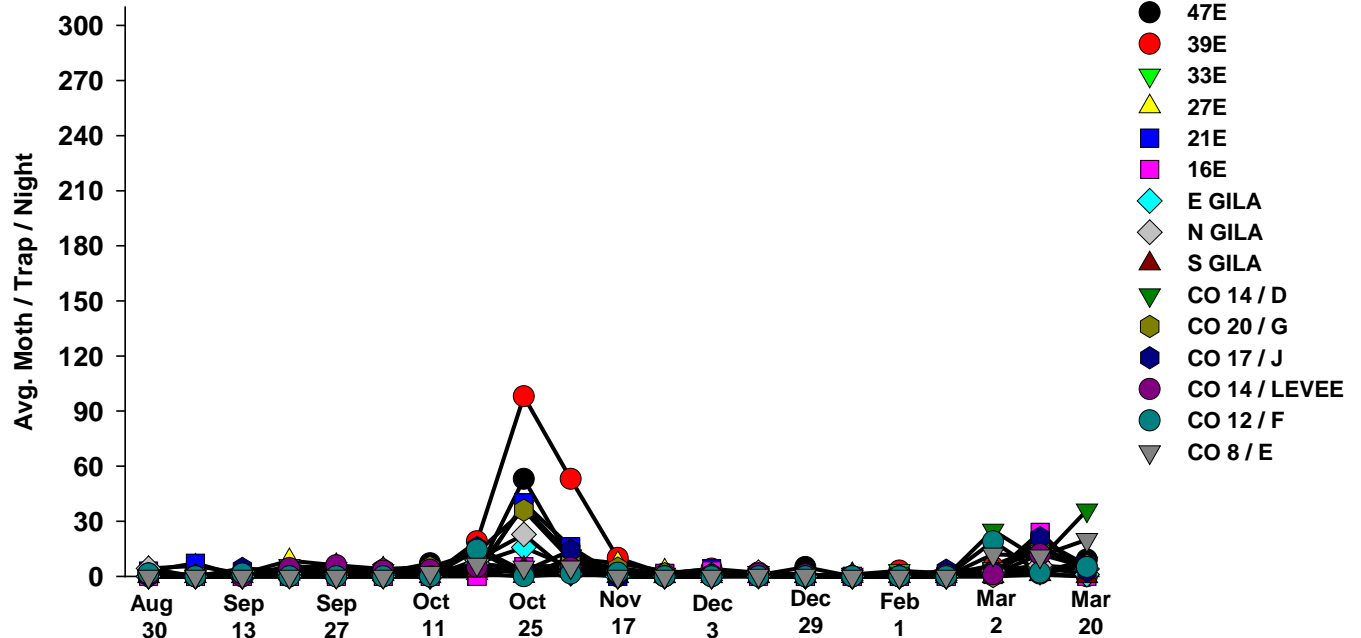

The pests being monitored include: corn earworm, beet armyworm, cabbage looper using pheromone traps; aphids, thrips, leafminers and whiteflies using yellow sticky traps. Traps are checked weekly and data is available in the bi-weekly Veg IPM updates. If a PCA or grower is interested in weekly counts, those can be made available by contacting us. A total of 15 trapping locations have been established in the following areas (approximate location):

Beet Armyworm

2015-16

Cabbage Looper

2016-17

Cabbage Looper

2015-16

Whiteflies

2016-17

Whiteflies

2015-16

Thrips

2016-17

Thrips

2015-16

Aphids

Aphids