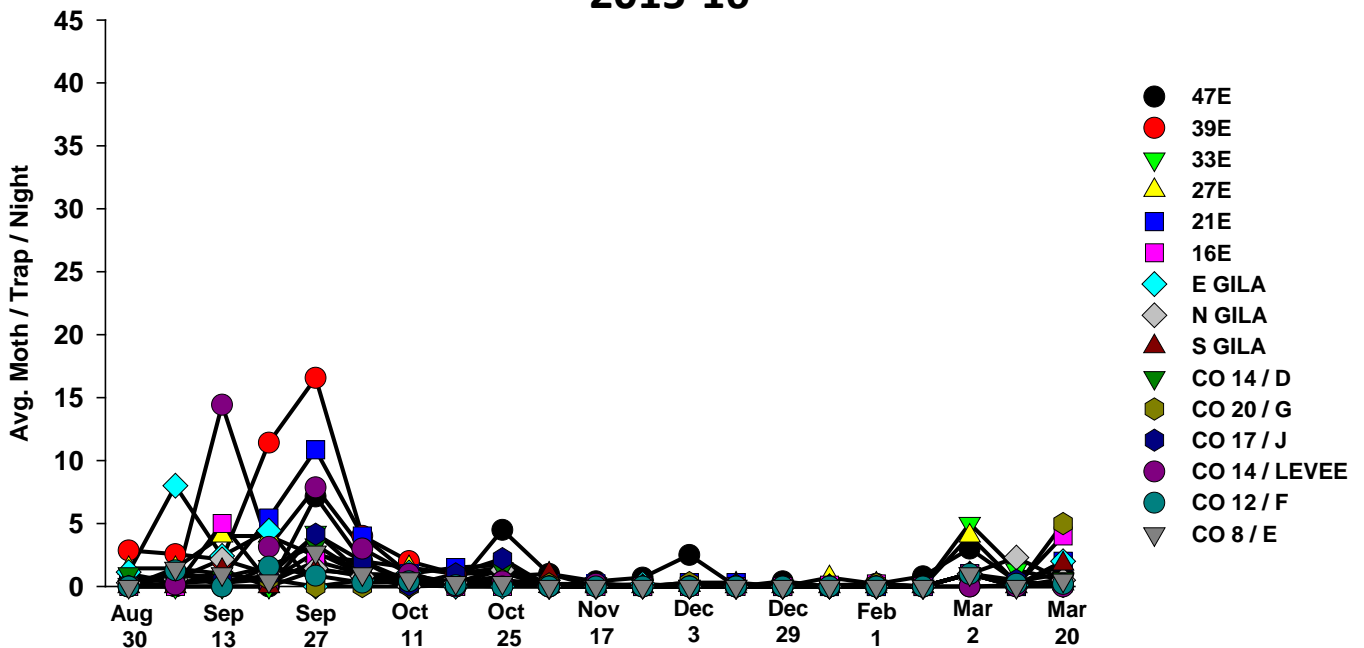

The pests being monitored include: corn earworm, beet armyworm, cabbage looper using pheromone traps; aphids, thrips, leafminers and whiteflies using yellow sticky traps. Traps are checked weekly and data is available in the bi-weekly Veg IPM updates. If a PCA or grower is interested in weekly counts, those can be made available by contacting us. A total of 15 trapping locations have been established in the following areas (approximate location):

Area-wide Insect Trapping Network

North Gila Valley

Corn Earworm

2016-17

Corn Earworm

2015-16

Beet Armyworm

2016-17

Beet Armyworm

2015-16

Cabbage Looper

2016-17

Cabbage Looper

2015-16

Whiteflies

2016-17

Whiteflies

2015-16

Thrips

2016-17

Thrips

2015-16

Aphids

Aphids