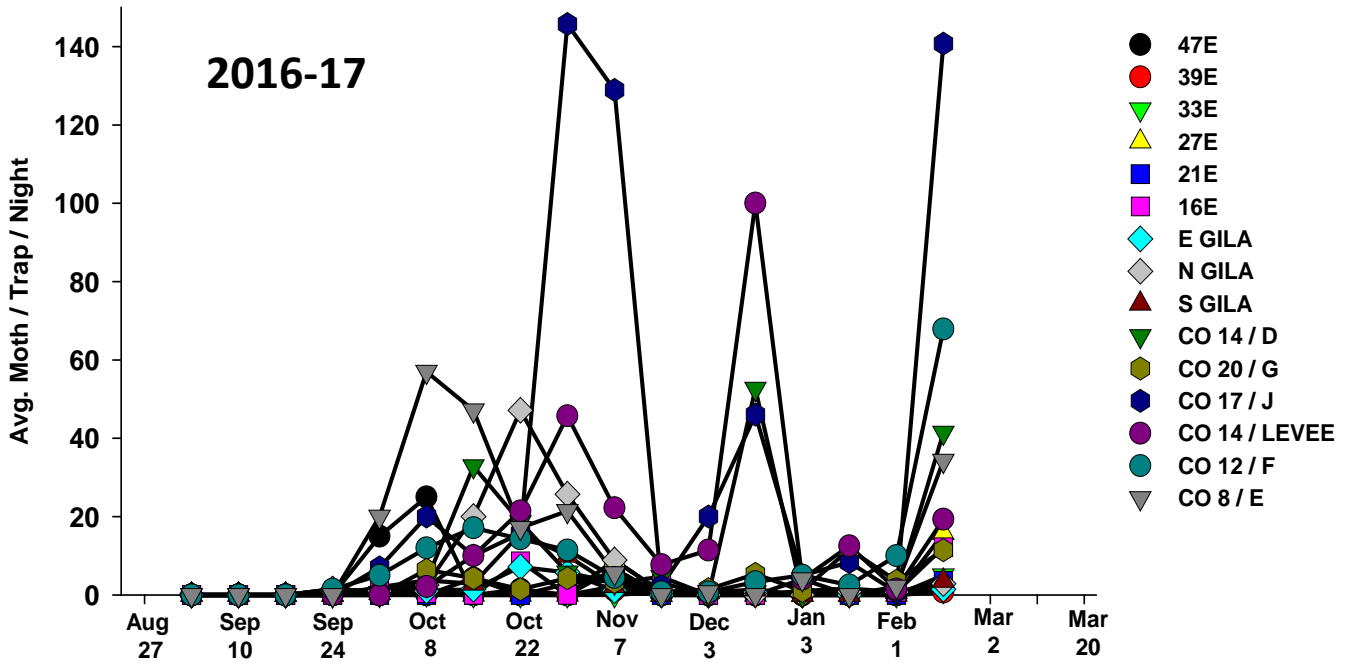

The pests being monitored include: corn earworm, beet armyworm, cabbage looper using pheromone traps; aphids, thrips, leafminers and whiteflies using yellow sticky traps. Traps are checked weekly and data is available in the bi-weekly Veg IPM updates. If a PCA or grower is interested in weekly counts, those can be made available by contacting us. A total of 15 trapping locations have been established in the following areas (approximate location):

Beet Armyworm

2015-16

Cabbage Looper

2016-17

Cabbage Looper

2015-16

Whiteflies

2016-17

Whiteflies

2015-16

Thrips

2016-17

Thrips

2015-16

Aphids

Aphids