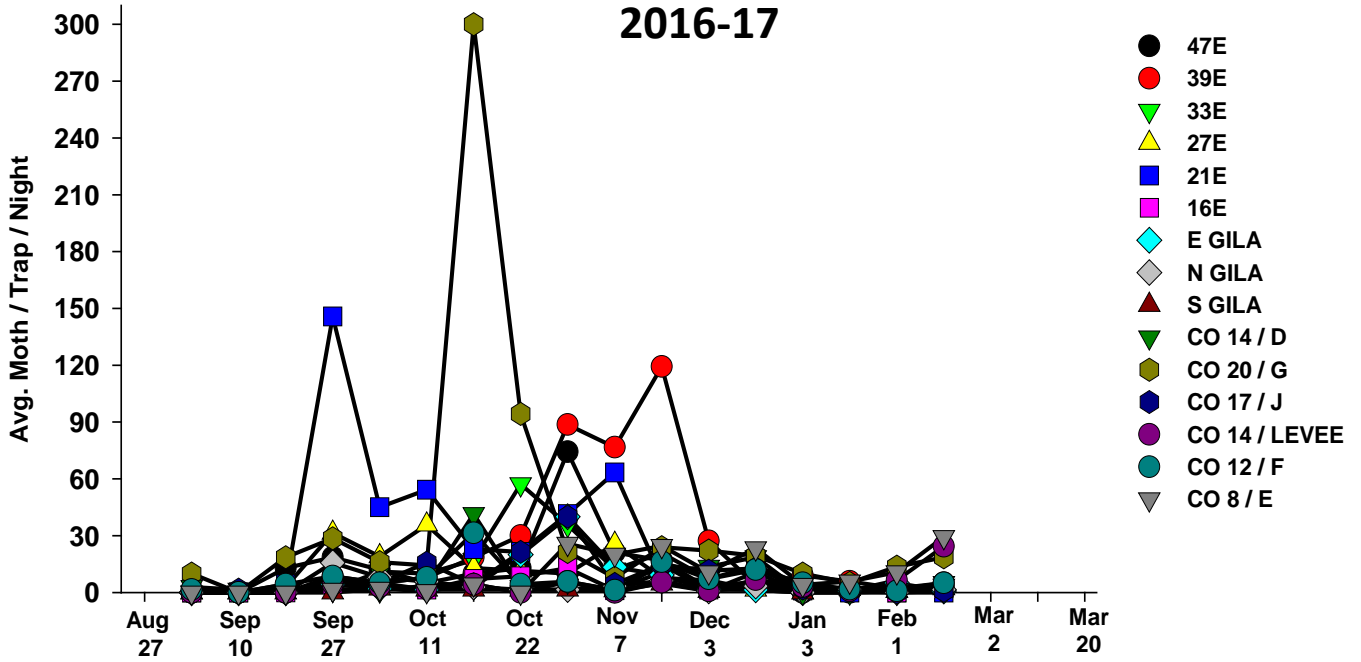

The pests being monitored include: corn earworm, beet armyworm, cabbage looper using pheromone traps; aphids, thrips, leafminers and whiteflies using yellow sticky traps. Traps are checked weekly and data is available in the bi-weekly Veg IPM updates. If a PCA or grower is interested in weekly counts, those can be made available by contacting us. A total of 15 trapping locations have been established in the following areas (approximate location):

Area-wide Insect Trapping Network

North Gila Valley

Corn Earworm

2016-17

Corn Earworm

2015-16

Beet Armyworm

2016-17

Beet Armyworm

2015-16

Cabbage Looper

2016-17

Cabbage Looper

2015-16

Whiteflies

2016-17

Whiteflies

2015-16

Thrips

2016-17

Thrips

2015-16

Aphids

Aphids