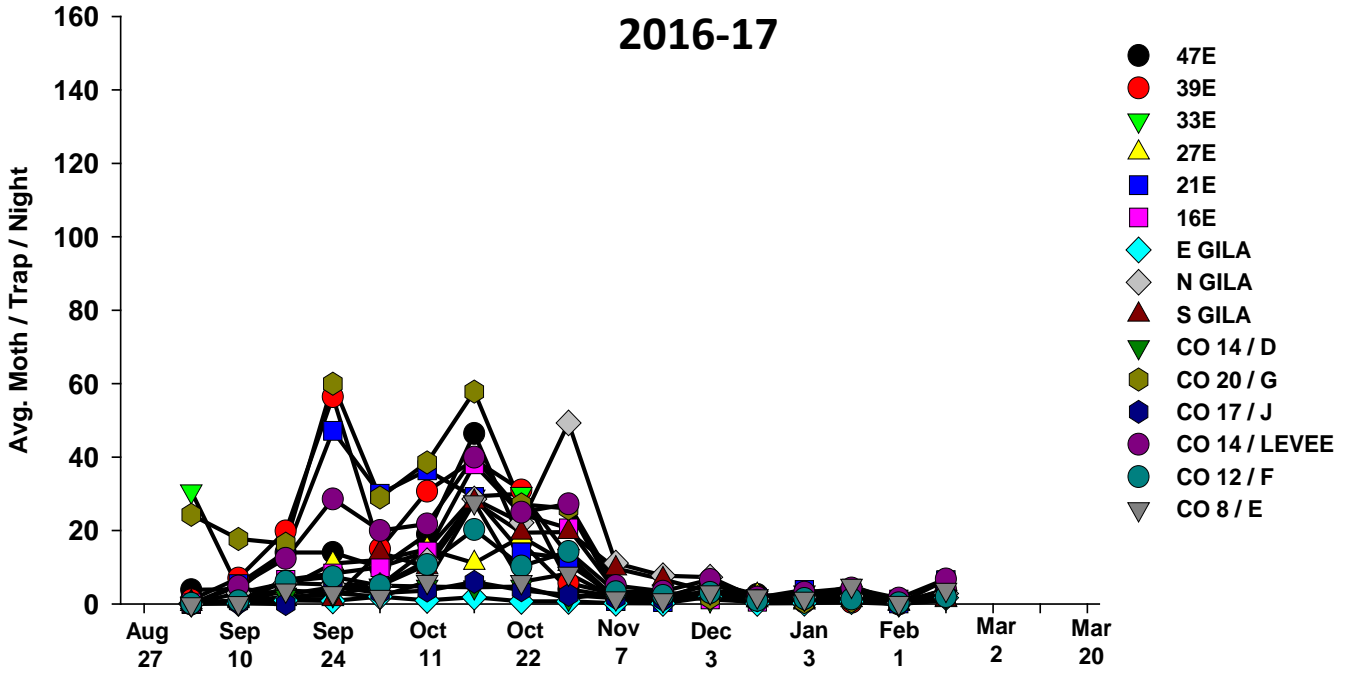

The pests being monitored include: corn earworm, beet armyworm, cabbage looper using pheromone traps; aphids, thrips, leafminers and whiteflies using yellow sticky traps. Traps are checked weekly and data is available in the bi-weekly Veg IPM updates. If a PCA or grower is interested in weekly counts, those can be made available by contacting us. A total of 15 trapping locations have been established in the following areas (approximate location):

Area-wide Insect Trapping Network

North Gila Valley

Corn Earworm

2016-17

Corn Earworm

2015-16

Beet Armyworm

2016-17

Beet Armyworm

2015-16

Cabbage Looper

2016-17

Cabbage Looper

2015-16

Whiteflies

2016-17

Whiteflies

2015-16

Thrips

2016-17

Thrips

2015-16

Aphids

Aphids