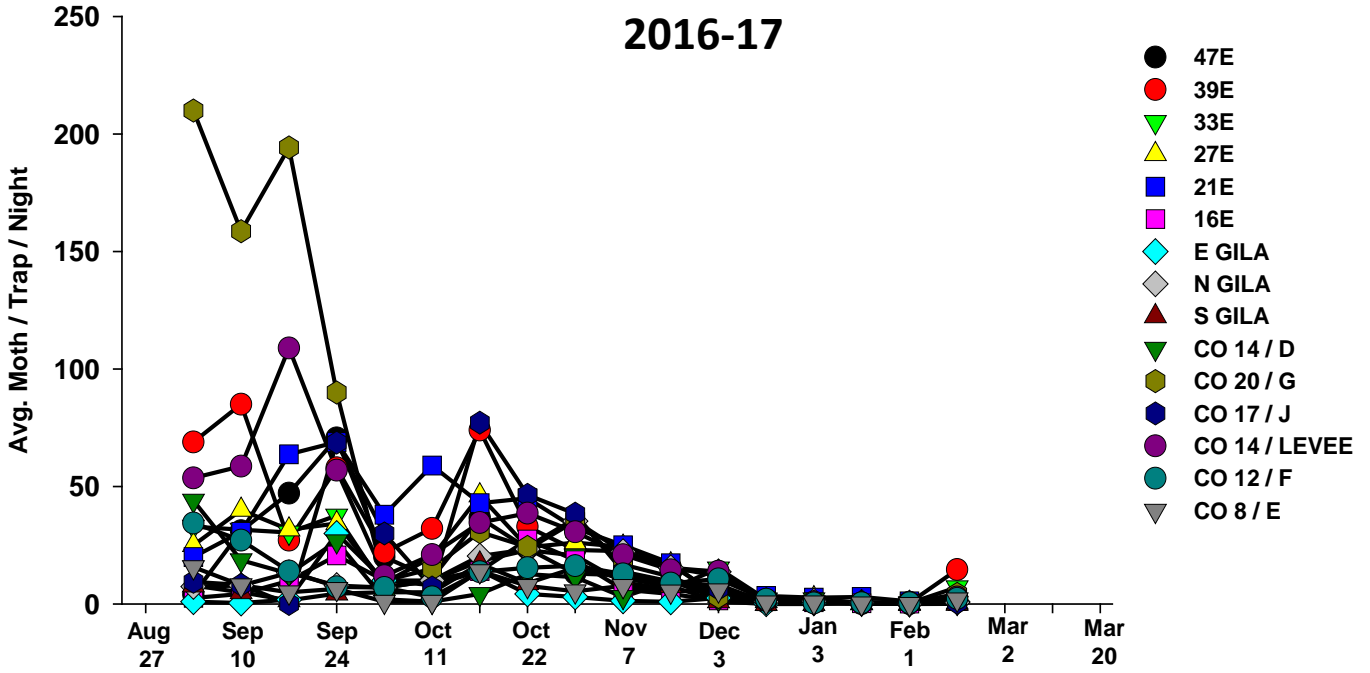

The pests being monitored include: corn earworm, beet armyworm, cabbage looper using pheromone traps; aphids, thrips, leafminers and whiteflies using yellow sticky traps. Traps are checked weekly and data is available in the bi-weekly Veg IPM updates. If a PCA or grower is interested in weekly counts, those can be made available by contacting us. A total of 15 trapping locations have been established in the following areas (approximate location):

Area-wide Insect Trapping Network

North Gila Valley

Corn Earworm

2016-17

Corn Earworm

2015-16

Beet Armyworm

2016-17

Beet Armyworm

2015-16

Cabbage Looper

2016-17

Cabbage Looper

2015-16

Whiteflies

2016-17

Whiteflies

2015-16

Thrips

2016-17

Thrips

2015-16

Aphids

Aphids