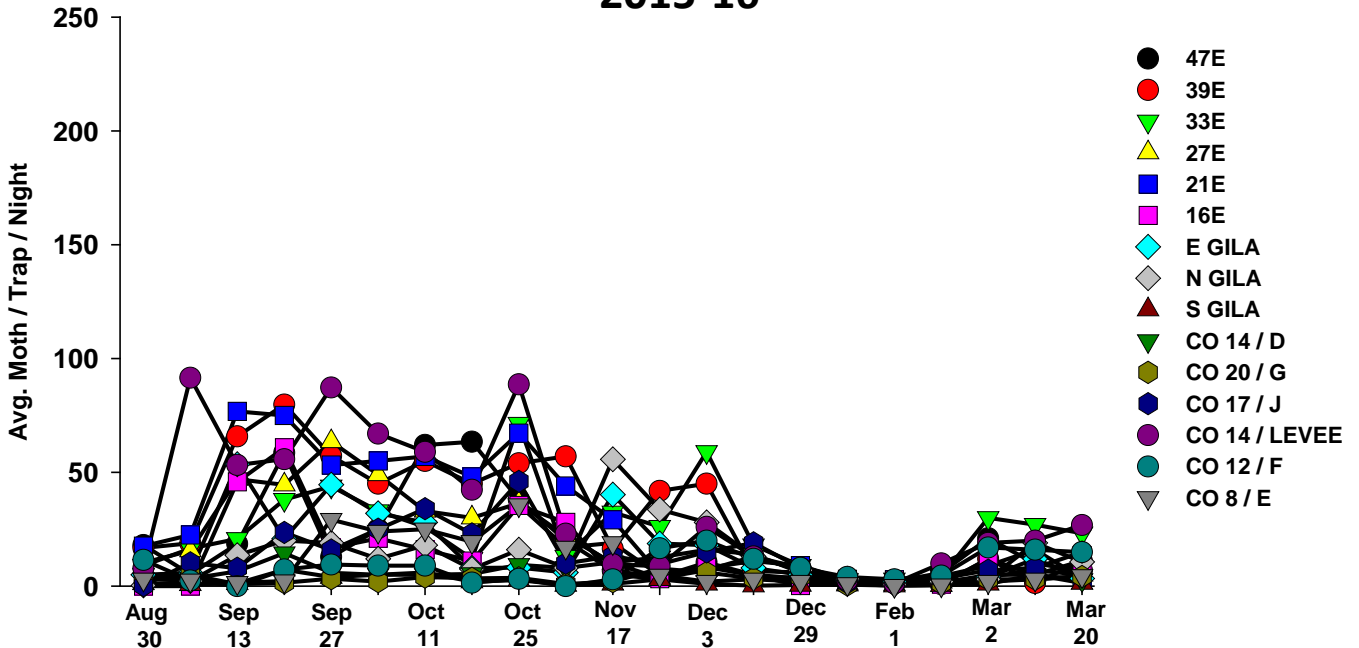

The pests being monitored include: corn earworm, beet armyworm, cabbage looper using pheromone traps; aphids, thrips, leafminers and whiteflies using yellow sticky traps. Traps are checked weekly and data is available in the bi-weekly Veg IPM updates. If a PCA or grower is interested in weekly counts, those can be made available by contacting us. A total of 15 trapping locations have been established in the following areas (approximate location):

Area-wide Insect Trapping Network

North Gila Valley

Corn Earworm

2016-17

Corn Earworm

2015-16

Beet Armyworm

2016-17

Beet Armyworm

2015-16

Cabbage Looper

2016-17

Cabbage Looper

2015-16

Whiteflies

2016-17

Whiteflies

2015-16

Thrips

2016-17

Thrips

2015-16

Aphids

Aphids