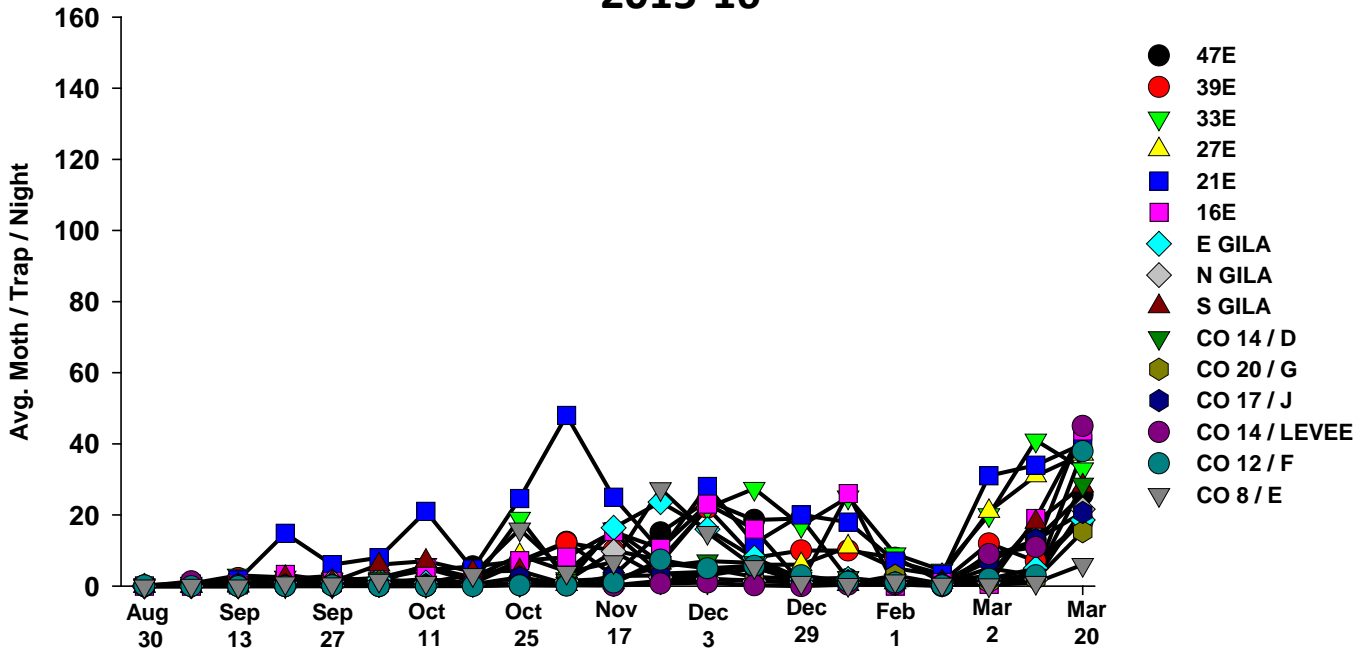

The pests being monitored include: corn earworm, beet armyworm, cabbage looper using pheromone traps; aphids, thrips, leafminers and whiteflies using yellow sticky traps. Traps are checked weekly and data is available in the bi-weekly Veg IPM updates. If a PCA or grower is interested in weekly counts, those can be made available by contacting us. A total of 15 trapping locations have been established in the following areas (approximate location):

Area-wide Insect Trapping Network

North Gila Valley

Corn Earworm

2016-17

Corn Earworm

2015-16

Beet Armyworm

2016-17

Beet Armyworm

2015-16

Cabbage Looper

2016-17

Cabbage Looper

2015-16

Whiteflies

2016-17

Whiteflies

2015-16

Thrips

2016-17

Thrips

2015-16

Aphids

Aphids